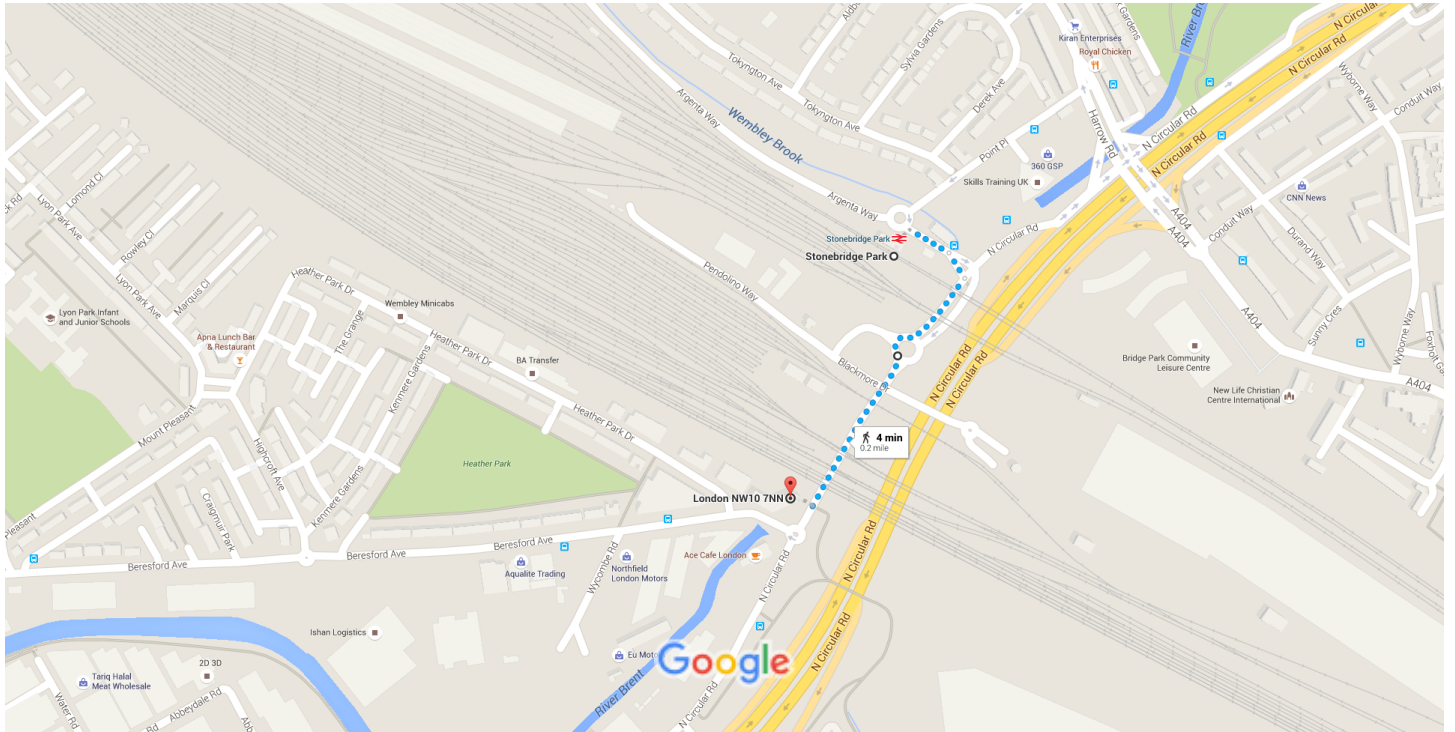

Stonebridge Park, United Kingdom to London NW10 7NN

Walk 0.2 mile, 4 min

Map data ©2016 Google 50 m

via N Circular Rd

4 min

0.2 mile

Google Maps